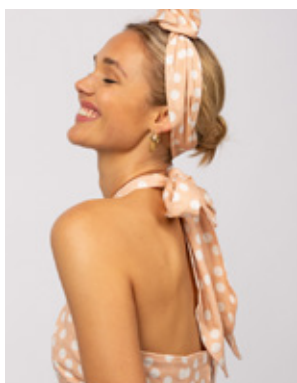

VERA PRINTED TURBAND

STYLE #: TWG21Q2A13
COLOUR: PEACH SPOT
COMPOSITION: 70% RAYON 30% LINEN
SIZES: OS

FEATURES:

- TWG CUSTOM DESIGNED PRINT
- GOLD METAL DEBOSSSED COIN FEATURE
- INBUILT WIRE FOR EASY STYLING HOLD

AUD WHOLESAL: A$26.80
AUD RRP: A$59

VERA PRINTED TURBAND

STYLE #: TWG21Q2A13
COLOUR: IVORY PALM
COMPOSITION: 70% RAYON, 30% LINEN
SIZES: OS

FEATURES:

- TWG CUSTOM DESIGNED PRINT
- GOLD METAL DEBOSSSED COIN FEATURE
- INBUILT WIRE FOR EASY STYLING HOLD

AUD WHOLESAL: A$26.80
AUD RRP: A$59