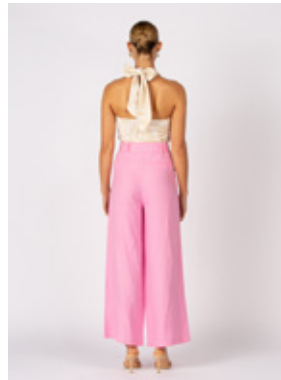

SAFI LINEN PANT

SAHARA LINEN PANT

STYLE #: TWGAW20WA35
COLOUR: LIME
COMPOSITION: 100% LINEN
SIZES: XS, S, M, L

STYLE #: TWGAW20WA29
COLOUR: CANDY
COMPOSITION: 100% LINEN
SIZES: XS, S, M, L

FEATURES:
◇ HIGH-WAISTED WIDE LEG CROPPED PANT
◇ FLATTERING CUT, EASY WEARING

FEATURES:
◇ HIGH-WAISTED WIDE LEG CROP PANT
◇ FRONT PATCH POCKETS
◇ SELF FABRIC SOFT BELT WITH BELT LOOPS
◇ SELF COVERED BUTTONS

AUD WHOLESALE: A$81.40
AUD RRP: A$179

AUD WHOLESALE: A$85.90
AUD RRP: A$189