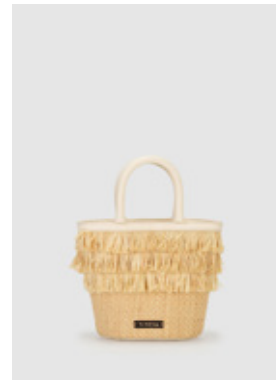

BLANCA RAFFIA FRINGE MINI

BLANCA RAFFIA FRINGE MINI

STYLE #: TWG21Q2A07
COLOUR: NOIR
COMPOSITION: MAIN 100% RAFFIA, LINING 100% HEMP
SIZES: OS

STYLE #: TWG21Q2A07
COLOUR: NATURAL
COMPOSITION: MAIN 100% RAFFIA, LINING 100% HEMP
SIZES: OS

1. FEATURES:
2. RAFFIA WOVEN FABRIC WITH LAYERS OF TACTILE RAFFIA FRINGING
   - VEGAN-FRIENDLY PEBBLED FAUX LEATHER TRIM
   - INTERNAL GOLD PRESS STUD CLOSURE
   - DEBOSSSED GOLD METAL TWG LOGO PLATE
   - FULLY LINED WITH 100% NATURAL HEMP
   - DETACHABLE CROSSBODY STRAP

1. FEATURES:
2. RAFFIA WOVEN FABRIC WITH LAYERS OF TACTILE RAFFIA FRINGING
   - VEGAN-FRIENDLY PEBBLED FAUX LEATHER TRIM
   - INTERNAL GOLD PRESS STUD CLOSURE
   - DEBOSSSED GOLD METAL TWG LOGO PLATE
   - FULLY LINED WITH 100% NATURAL HEMP
   - DETACHABLE CROSSBODY STRAP

AUD WHOLESALE: A$104.10
AUD RRP: A$229

AUD WHOLESALE: A$104.10
AUD RRP: A$229