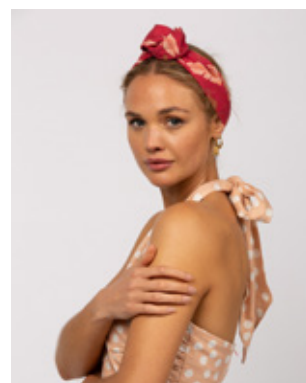

PAJA RAFFIA SUN HAT

STYLE #: TWG21Q2A11
COLOUR: NATURAL
COMPOSITION: 100% RAFFIA
SIZES: OS

FEATURES:

- A LONGER BRIM STYLE, BASED ON OUR BEST SELLING PAJA HAT FROM RESORT-19
- HANDWOVEN FROM 100% NATURAL RAFFIA
- TEXTURAL FRINGED BRIM EDGE
- INTERNAL HAT BAND CAN BE ADJUSTED TO FIT ALL HEAD CIRCUMFERENCES

AUD WHOLESALE: A$40.45
AUD RRP: A$89

VERA PRINTED TURBAND

STYLE #: TWG21Q2A13
COLOUR: BERRY PALM
COMPOSITION: 70% RAYON, 30% LINEN
SIZES: OS

FEATURES:

- TWG CUSTOM DESIGNED PRINT
- GOLD METAL DEBOSSSED COIN FEATURE
- INBUILT WIRE FOR EASY STYLING HOLD

AUD WHOLESALE: A$26.80
AUD RRP: A$59