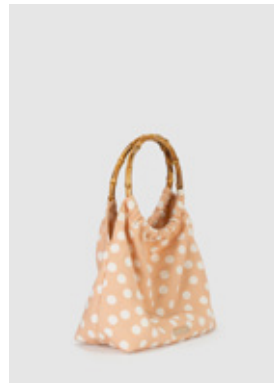

VERA BAMBOO PRINTED BAG

VERA BAMBOO PRINTED BAG

STYLE #: TWG221Q2A08
COLOUR: BERRY PALM
COMPOSITION: 70% RAYON/ 30% LINEN, LINING 100% HEMP
SIZES: OS

STYLE #: TWG221Q2A08
COLOUR: PEACH SPOT
COMPOSITION: 70% RAYON/ 30% LINEN, LINING 100% HEMP
SIZES: OS

1. FEATURES:
2. SOFT FABRIC POUCH BAG
   - FULLY LINED IN 100% HEMP
   - GENUINE BAMBOO RING HANDLES
   - TWG CUSTOM DESIGNED PRINT
   - GOLD DEBOSSSED METAL LOGO PLATE

1. FEATURES:
2. SOFT FABRIC POUCH BAG
   - FULLY LINED IN 100% HEMP
   - GENUINE BAMBOO RING HANDLES
   - TWG CUSTOM DESIGNED PRINT
   - GOLD DEBOSSSED METAL LOGO PLATE

AUD WHOLESALE: A$45
AUD RRP: A$99

AUD WHOLESALE: A$45
AUD RRP: A$99