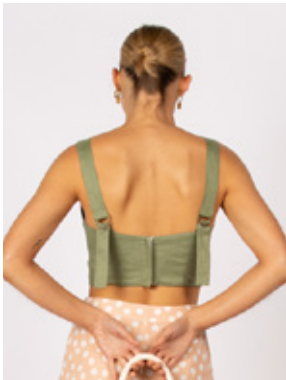

CARMENSITA BUST CUP TOP

CARMENSITA BUST CUP TOP

STYLE #: TWG20Q4WA01
COLOUR: SAGE
COMPOSITION: 100% LINEN
SIZES: XS, S, M, L, XL

STYLE #: TWG20Q4WA01
COLOUR: MAGENTA
COMPOSITION: 100% LINEN
SIZES: XS, S, M, L, XL

1. FEATURES:
2. BUST CUP CROP TOP
   - ZIP BACK CLOSURE
   - ADJUSTABLE STRAPS
   - DETAIL CUPS
   - STRAPLESS BRA FRIENDLY

1. FEATURES:
2. BUST CUP CROP TOP
   - ZIP BACK CLOSURE
   - ADJUSTABLE STRAPS
   - DETAIL CUPS
   - STRAPLESS BRA FRIENDLY

AUD WHOLESALE: A$63.20
AUD RRP: A$139

AUD WHOLESALE: A$63.20
AUD RRP: A$139