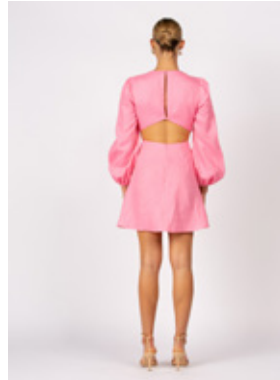

SAFI LINEN CUT OUT DRESS

SAFI LINEN CUT OUT DRESS

STYLE #: TWGAW20WA34
COLOUR: LIME
COMPOSITION: 100% LINEN
SIZES: XS, S, M, L

FEATURES:

- A LINE MINI DRESS
- OVERSIZED SLEEVE
- CUT OUT WAIST DETAIL
- SELF COVERED BUTTON CLOSURE

AUD WHOLESALE: A$104.10
AUD RRP: A$229

STYLE #: TWGAW20WA34
COLOUR: CANDY
COMPOSITION: 100% LINEN
SIZES: XS, S, M, L

FEATURES:

- A LINE MINI DRESS
- OVERSIZED SLEEVE
- CUT OUT WAIST DETAIL
- SELF COVERED BUTTON CLOSURE

AUD WHOLESALE: A$104.10
AUD RRP: A$229