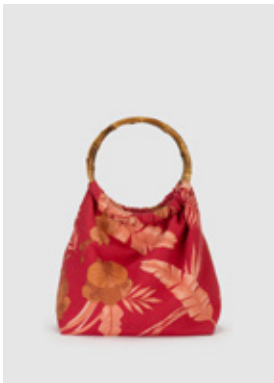

VERA BAMBOO PRINTED BAG

VERA BAMBOO PRINTED BAG

STYLE #: TWG221Q2A08
COLOUR: BERRY PALM
COMPOSITION: 70% RAYON/ 30% LINEN, LINING 100% HEMP
SIZES: OS

STYLE #: TWG221Q2A08
COLOUR: PEACH SPOT
COMPOSITION: 70% RAYON/ 30% LINEN, LINING 100% HEMP
SIZES: OS

1. FEATURES:
2. SOFT FABRIC POUCH BAG
   - FULLY LINED IN 100% HEMP
   - GENUINE BAMBOO RING HANDLES
   - TWG CUSTOM DESIGNED PRINT
   - GOLD DEBOSSSED METAL LOGO PLATE

1. FEATURES:
2. SOFT FABRIC POUCH BAG
   - FULLY LINED IN 100% HEMP
   - GENUINE BAMBOO RING HANDLES
   - TWG CUSTOM DESIGNED PRINT
   - GOLD DEBOSSSED METAL LOGO PLATE

AUD WHOLESALE: A$45
AUD RRP: A$99

AUD WHOLESALE: A$45
AUD RRP: A$99