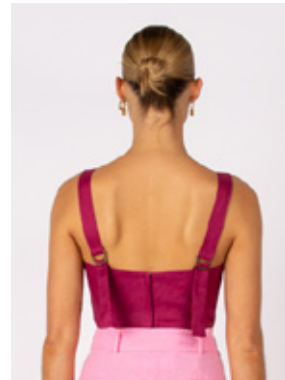

CARMENSITA BUST CUP TOP

CARMENSITA BUST CUP TOP

STYLE #: TWG20Q4WA01
COLOUR: SAGE
COMPOSITION: 100% LINEN
SIZES: XS, S, M, L, XL

STYLE #: TWG20Q4WA01
COLOUR: MAGENTA
COMPOSITION: 100% LINEN
SIZES: XS, S, M, L, XL

1. FEATURES:
2. BUST CUP CROP TOP
   - ZIP BACK CLOSURE
   - ADJUSTABLE STRAPS
   - DETAIL CUPS
   - STRAPLESS BRA FRIENDLY

1. FEATURES:
2. BUST CUP CROP TOP
   - ZIP BACK CLOSURE
   - ADJUSTABLE STRAPS
   - DETAIL CUPS
   - STRAPLESS BRA FRIENDLY

AUD WHOLESALE: A$63.20
AUD RRP: A$139

AUD WHOLESALE: A$63.20
AUD RRP: A$139