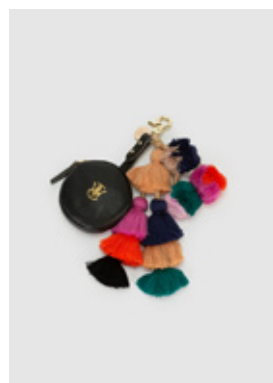

SAHARA KEYCHAIN COIN PURSE

STYLE #: TWG21Q2A09
COLOUR: LIME/NUDE
COMPOSITION: 100% SUEDE, 100% COTTON TASSEL
SIZES: OS

FEATURES:

- IN A BID TO REDUCE INDUSTRY WASTAGE, THESE COIN PURSES HAVE BEEN MADE FROM OFF CUT LEATHER AND SUEDE
- HAND-CRAFTED COTTON TASSEL
- CUSTOM DECOSSED GOLD COIN DETAIL
- SIGNATURE GOLD METAL HARDWARE

AUD WHOLESALE: A$35.90
AUD RRP: A$79

SAHARA KEYCHAIN COIN PURSE

STYLE #: TWG21Q2A09
COLOUR: RUST/NOIR LEATHER
COMPOSITION: 100% SUEDE/LEATHER, 100% COTTON TASSEL
SIZES: OS

FEATURES:

- IN A BID TO REDUCE INDUSTRY WASTAGE, THESE COIN PURSES HAVE BEEN MADE FROM OFF CUT LEATHER AND SUEDE
- HAND-CRAFTED COTTON TASSEL
- CUSTOM DECOSSED GOLD COIN DETAIL
- SIGNATURE GOLD METAL HARDWARE

AUD WHOLESALE: A$35.90
AUD RRP: A$79