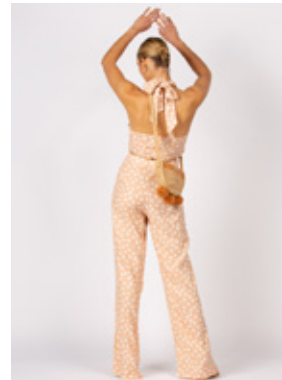

VALENCIA TWIST NECK TOP

STYLE #: TWG21Q2WA18
COLOUR: IVORY PALM
COMPOSITION: 30% LINEN 70% RAYON
SIZES: XS, S, M, L, XL

FEATURES:

- TWG CUSTOM DESIGNED PRINT
- DIGITALLY PRINTED
- TWIST AND TIE FEATURE
- BACK ZIP
- STRAPLESS BRA FRIENDLY

AUD WHOLESAL: A$67.75
AUD RRP: A$149

VALENCIA WIDE LEG PANT

STYLE #: TWG21Q2WA19
COLOUR: IVORY PALM
COMPOSITION: 30% LINEN 70% RAYON
SIZES: XS, S, M, L, XL

FEATURES:

- TWG CUSTOM DESIGNED PRINT
- DIGITALLY PRINTED
- FLATTERING HIGH RISE
- WIDE FULL LEG

AUD WHOLESAL: A$81.40
AUD RRP: A$179