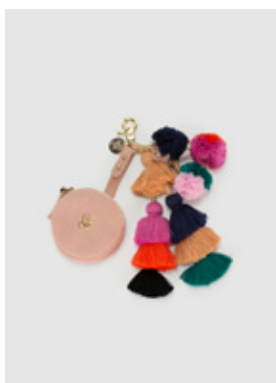

SAHARA KEYCHAIN COIN PURSE

STYLE #: TWG21Q2A09
COLOUR: LIME/NUDE
COMPOSITION: 100% SUEDE, 100% COTTON TASSEL
SIZES: OS

FEATURES:

- IN A BID TO REDUCE INDUSTRY WASTAGE, THESE COIN PURSES HAVE BEEN MADE FROM OFF CUT LEATHER AND SUEDE
- HAND-CRAFTED COTTON TASSEL
- CUSTOM DECOSSED GOLD COIN DETAIL
- SIGNATURE GOLD METAL HARDWARE

AUD WHOLESALE: A$35.90
AUD RRP: A$79

SAHARA KEYCHAIN COIN PURSE

STYLE #: TWG21Q2A09
COLOUR: RUST/NOIR LEATHER
COMPOSITION: 100% SUEDE/LEATHER, 100% COTTON TASSEL
SIZES: OS

FEATURES:

- IN A BID TO REDUCE INDUSTRY WASTAGE, THESE COIN PURSES HAVE BEEN MADE FROM OFF CUT LEATHER AND SUEDE
- HAND-CRAFTED COTTON TASSEL
- CUSTOM DECOSSED GOLD COIN DETAIL
- SIGNATURE GOLD METAL HARDWARE

AUD WHOLESALE: A$35.90
AUD RRP: A$79