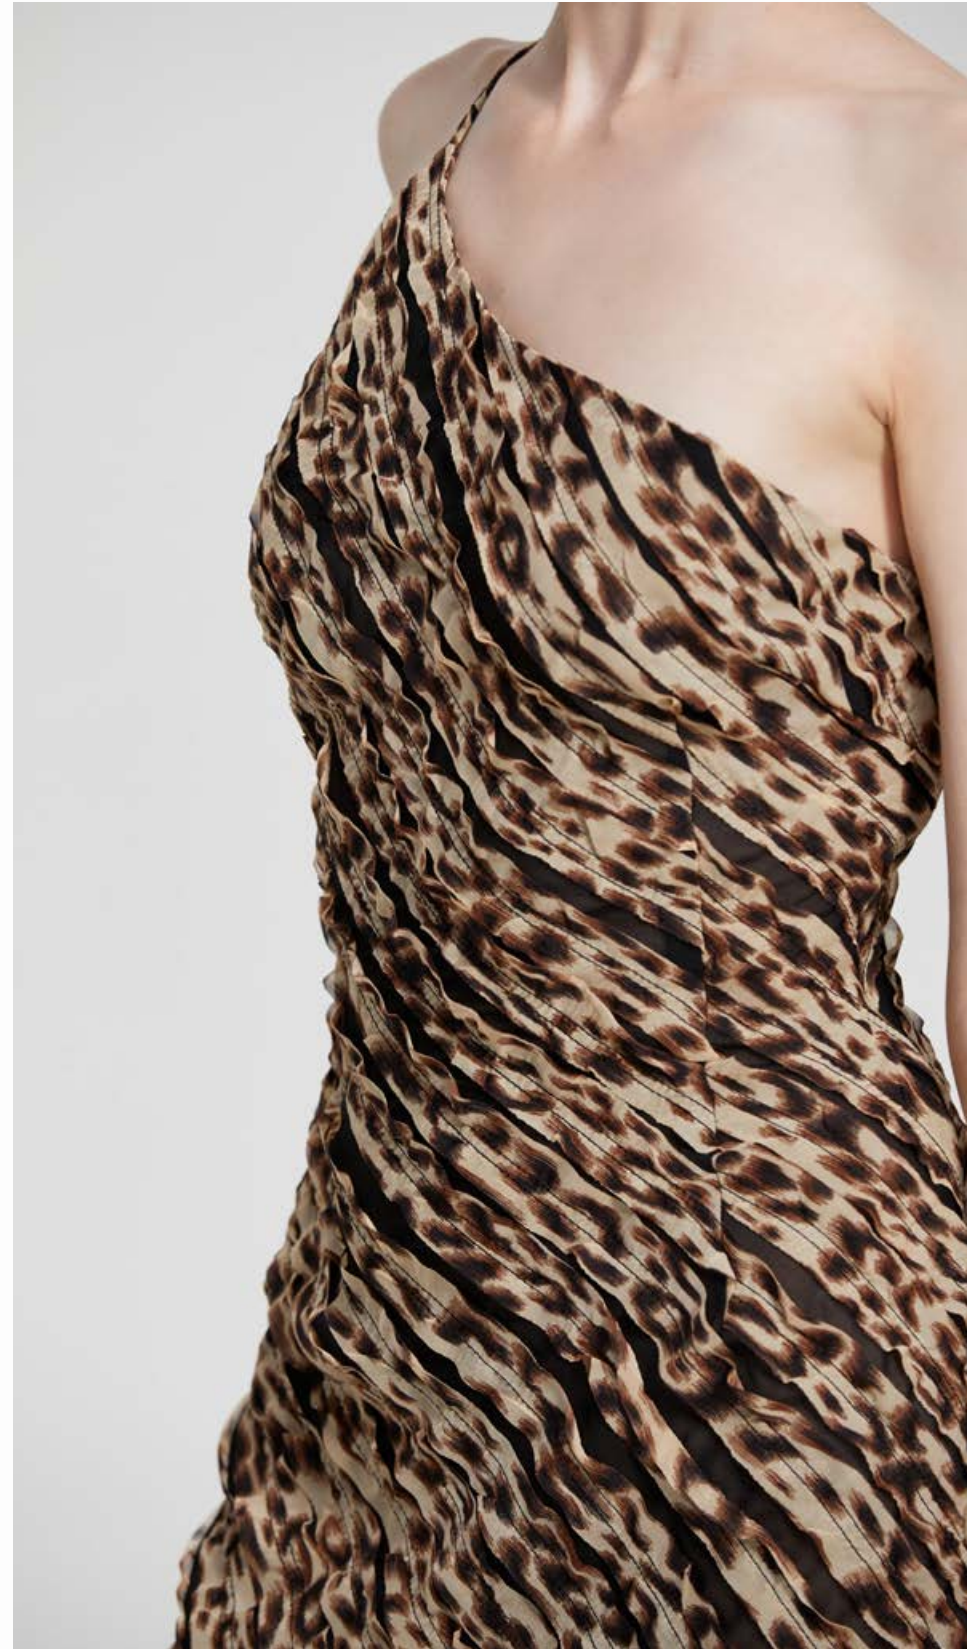

1771 MASIKA DRESS

PRINT

RRP $330.00 | WS $151.80